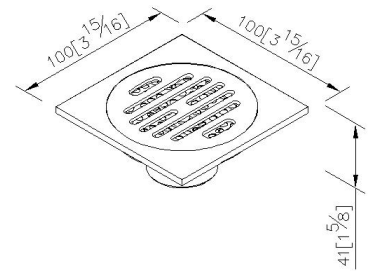

Floor Drain 0303-62-79CP

INTRODUCTION:

In order to meet requirements of the modern customer we designed the Floor Drain which combines functionality and the sense of beauty. The Embedded Floor Drain is a practical product and a piece of interior art at the same time.

DESCRIPTION:

- 1.Brass of forging body meets JIS 3771 standard.
- 2.Premium metal construction for durability.
- 3.Justime finishes resist corrosion and tarnish.
- 4.Finish meets the standard of ASTM-SC2.
- 5.Material of Grid: Stainless Steel SUS304.
- 6.Drain core could prevent bugs, bad smells, and backflows.