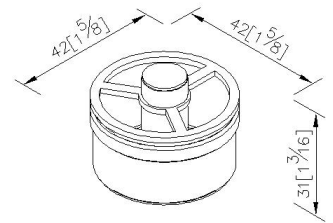

Brass Sealed 0303-AB-68CP

INTRODUCTION:

In order to meet requirements of the modern customer we matched drain which combines functionality. The drain core is a practical product and easy to replace.

DESCRIPTION:

Applicable models:

- 0303-61-79CP
- 0303-62-79CP
- 0303-64-79CP
- 0303-71-79CP
- 6303-61-80 **
- 6303-62-80 **
- 6303-64-80 **
- 6303-71-80 **

unit: mm[inch]

Certification:

Fixing Kits:

- 1.N/A

AWARD: