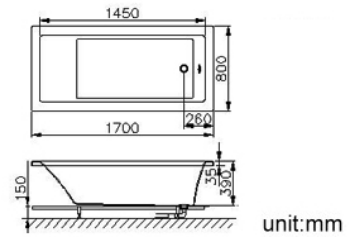

Bathtub
0360-C0-7900

INTRODUCTION:

The simple and generous design increases the fashion style in the bathroom.

DESCRIPTION:

1. Material: Acrylic
2. Size: 1600*800*390mm

Certification:

Fixing Kits:

- 1.N/A