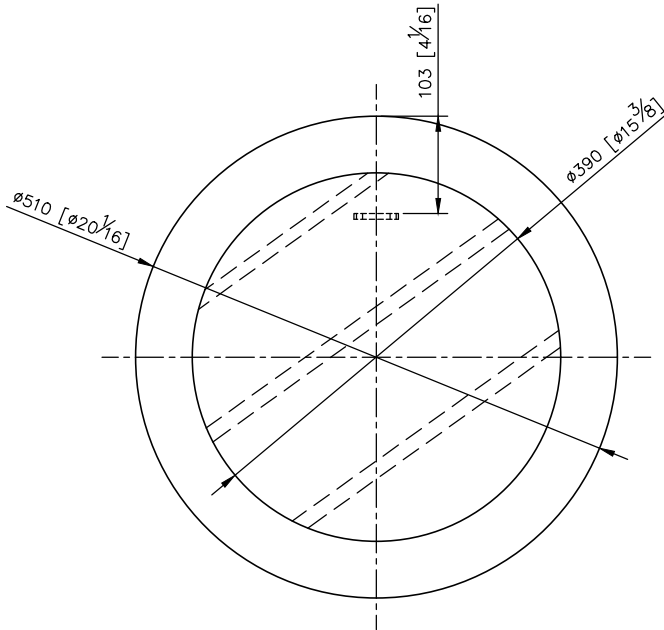

Mirror
0802-76-7900

1. mirror (5*510*510mm)
2. Explosion-proof film (made in Germany) over the entire back
3. With screw bag

unit: mm[inch]

Mounting Template Specification