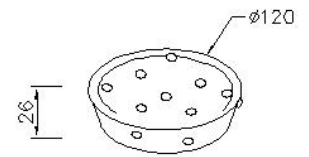

Soap Dish
0820-X2-4000

INTRODUCTION:

Add this White glass soap dish into your bathroom interior to make it brighter. Special "bumps" surface was designed for an easier grab and more convenience.

DESCRIPTION:

1.White glass soap dish

unit:mm

Certificaion:

Fixing Kits:

1.N/A

AWARD: