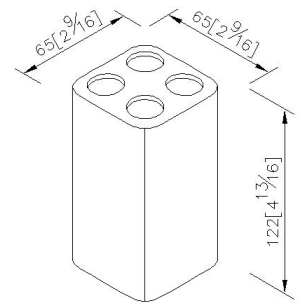

Freestanding Tooth Brush Holder
0909-36-4100

INTRODUCTION:

The dignified design with perfectly ceramic to display the extraordinary values under the plain appearance.

DESCRIPTION:

- 1.Porcelain Tooth Brush Holder
- 2.Coordinates with other products in MARK collection