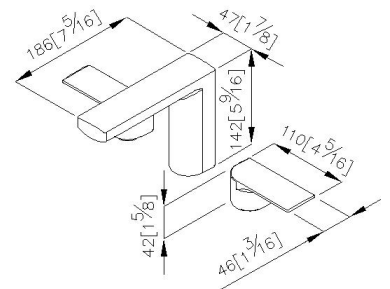

### INTRODUCTION:

As the ancient Chinese proverb said, square implies honest, round implies intelligent and the combination of both means wisdom. This great wisdom is the accumulation of Chinese culture for thousands of years, the principal of behaviors and embodiment of Eastern philosophy. Square and round of Arch 2 Basin Faucet present on the spout and handles design to display the perfect interpretation of ancient wisdom and modern style. Handles have been designed with straight and curved lines which created the unsymmetrical vision to catch people's eyes, moreover, designer symmetrically arrange two handles on both sides of spout brings back the balanced and stable vibration.

unit:mm[inch]