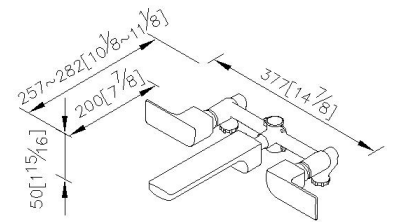

DESCRIPTION:

- 1.Brass meets JIS 3771 standard.
- 2.Premium metal construction for durability.
- 3.Justime finishes resist corrosion and tarnish.
- 4.Finish meets the standard of ASTM-SC2.
- 5.Use lead-free copper material.
- 6.Thread: G 1/2.
- 7.Coordinates with other products in Arch 2 collection.