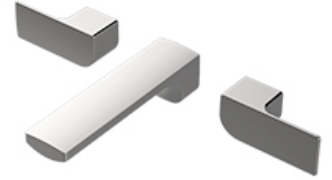

## Two-Handle Wall-Mounted Basin Faucet 5790-92-81CP

### INTRODUCTION:

As the ancient Chinese proverb said, square implies honest, round implies intelligent and the combination of both means wisdom. This great wisdom is the accumulation of Chinese culture for thousands of years, the principal of behaviors and embodiment of Eastern philosophy.

Square and round of Arch 2 Basin Faucet present on the spout and handles design to display the perfect interpretation of ancient wisdom and modern style.

Handles have been designed with straight and curved lines which created the unsymmetrical vision to catch people's eyes, moreover, designer symmetrically arrange two handles on both

### DESCRIPTION:

- 1.Brass meets JIS 3771 standard.
- 2.Premium metal construction for durability.
- 3.Justime finishes resist corrosion and tarnish.
- 4.Finish meets the standard of ASTM-SC2.
- 5.Use lead-free copper material.
- 6.Thread: G 1/2.
- 7.Coordinates with other products in Arch 2 collection.