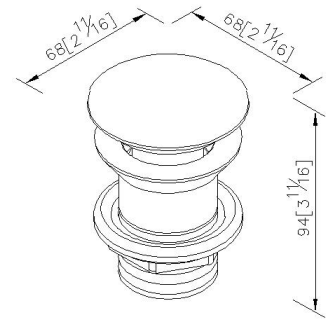

Push-Button Drain 6242-CA-83CP

INTRODUCTION:

Push-Button drain could help you with forgetting putting the traditional style drain. Just need to press the drain slightly and the drain will cover the tube. So that you could avoid the insects from the tube. The hole item is made by brass, it is easy to install and clean.

DESCRIPTION:

1. Material of forging body meets JIS 3771 standard.
2. Premium metal construction for durability.
3. Justime finishes resist corrosion and tarnish.
4. Finish meets the standard of ASTM-SC2.

unit: mm[inch]

Certification:

Fixing Kits:

1. N/A

AWARD: