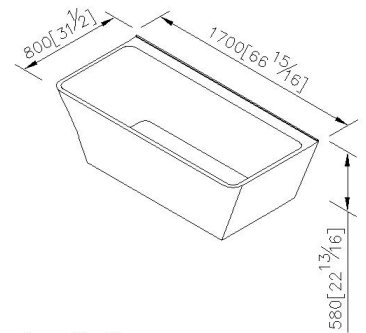

6360-D5-8700

**INTRODUCTION:**

The material could against the corrosion of kinds of dirt, it is easy to clean with wet cloth and few diluted alkaline cleaner.

**DESCRIPTION:**

- 1.The inner 32 degrees tilt of Mark Artificial Bathtub provides the most comfortable lying posture for users to enjoy a relaxing bath time.
- 2.Capacity: 271L.

unit:mm[inch]

**Certificaion:**

**Fixing Kits:**

- 1.N/A

**AWARD:**