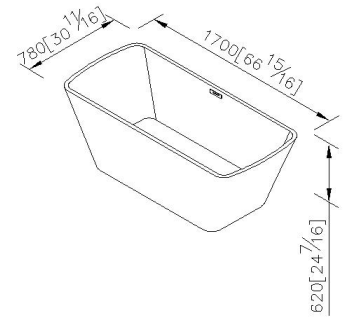

6361-A3-8000

INTRODUCTION:

The material could against the corrosion of kinds of dirt, it is easy to clean with wet cloth and few diluted alkaline cleaner.

DESCRIPTION:

- 1.The inner 32 degrees tilt of Mark Artificial Bathtub provides the most comfortable lying posture for users to enjoy a relaxing bath time.
- 2.Size: 1700*780*620mm.