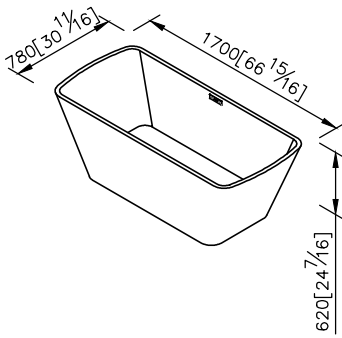

**Bathtub**  
**6361-A3-8000**

- 1.The inner 32 degrees tilt of Mark Artificial Bathtub provides the most comfortable lying posture for users to enjoy a relaxing bath time.
- 2.Size: 1700\*780\*620mm.

unit: mm[inch]