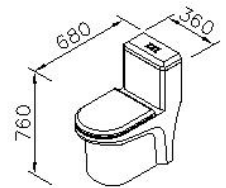

Toilet W/Toilet Seat & Cover
6370-G3-8000

INTRODUCTION:

The simple design of the toilet set up with our Justime products is the necessary in your space. Ceramic material is easy to clean so it could lighter your cleaning work.

unit:mm

DESCRIPTION:

1. Color: White
2. Material: Porcelain

Certificaion:

Fixing Kits:

- 1.

AWARD: