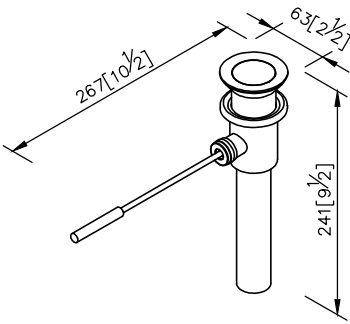

**Hand-Drive Pop-Up Drain
6502-N2-80CP**

- 1.Brass of forging body meets JIS 3771 standard.
- 2.Premium metal construction for durability.
- 3.Justime finishes resist corrosion and tarnish.
- 4.Finish meets the standard of ASTM-SC2.
- 5.Material of brass tube meets JIS C2700 standard.

unit: mm[inch]