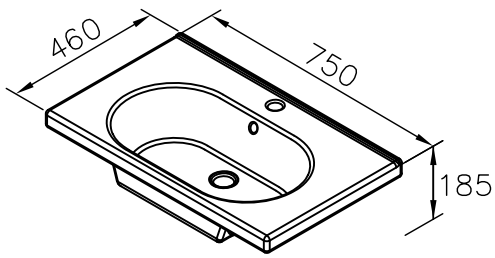

Vanity-Top Ceramic Basin

unit:mm