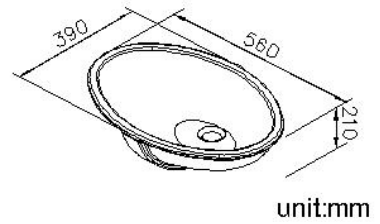

**Under Countertop Ceramic Basin**  
**6510-T8-8000**

**INTRODUCTION:**

The simple design of the basin on deck set up with our Justime faucet is the necessary in your lavatory space. Ceramic material is easy to clean so it could lighter your cleaning work.

**DESCRIPTION:**

1. Size: 560\*390\*210MM

**Certificaion:**

**Fixing Kits:**

1.

**AWARD:**