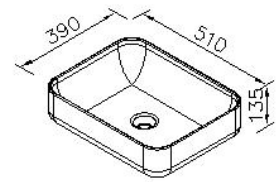

**Ceramic Basin**  
**6510-TC-8000**

**INTRODUCTION:**

The simple design of the basin on deck set up with our Justime faucet is the necessary in your lavatory space. Ceramic material is easy to clean so it could lighter your cleaning work.

**DESCRIPTION:**

1. Size: 510\*390\*135mm

unit:mm

**Certificaion:**

**Fixing Kits:**

1.

**AWARD:**