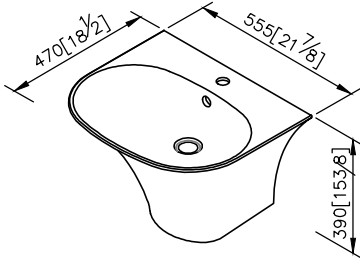

Wall-Hung Ceramic Basin
6515-F1-8000

1. Material of Basin: Ceramic.
2. Size: 555*470*390mm.
3. Material of holder: Stainless Steel SUS 304.
4. Loading of Bracket: 120 kgf.
5. Single faucet hole.

unit: mm[inch]