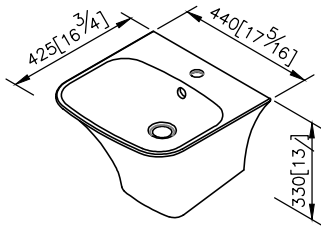

Wall-Hung Ceramic Basin
6515-F4-8000

1. Material of Basin: Ceramic.
2. Size: 440 * 425 * 330mm.
3. Material of holder: Stainless Steel SUS 304.
4. Loading of Bracket: 120 kgf.
5. Single faucet hole.

unit: mm[inch]