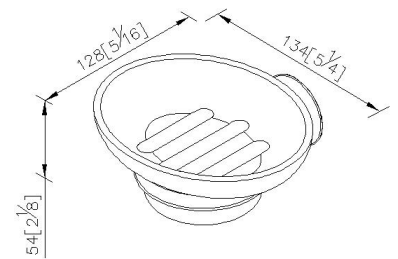

DESCRIPTION:

- 1.Brass of forging body meets JIS 3604 standard
- 2.Premium metal construction for durability
- 3.Justime finishes resist corrosion and tarnish
- 4.Finish meets the standard of ASTM-SC2
- 5.Correctly installed product's loading is 2 kg f
- 6.Equipped with stainless steel screws for secure installation
- 7.Coordinates with other products in Classik collection

unit: mm[inch]

Certification:

Fixing Kits:

- 1.SUS 304 Stainless Steel Screws*2
- Plastic Anchors*2
Material of Wall Mount Bracket: Plastic*1

AWARD: