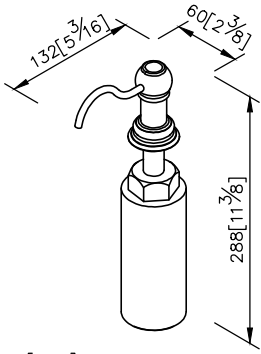

## Countertop Soap Dispenser 6703-26-80CP

1. Premium metal construction for durability
2. Justime finishes resist corrosion and tarnish
3. Finish meets the standard of ASTM-SC2
4. 1.0cc for each dispense
5. Capacity: 360ml
6. Coordinates with other products in Classik collection

unit: mm[inch]