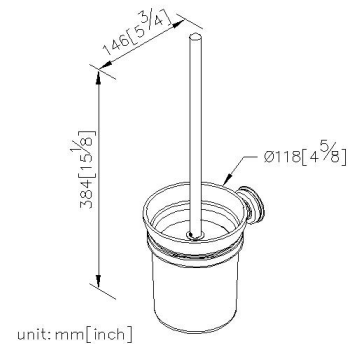

Toilet Brush Holder 6703-80-80CP

INTRODUCTION:

Create a sophisticated look with the Classik collection. Inspired by timeless & classic concepts, Classik allows you to coordinate faucets, showers and finishes to explore your own design ideas. This toilet brush holder combines vintage design with quality craftsmanship to enhance the beauty in your bathing space.

DESCRIPTION:

- 1.Brass of forging body meets JIS 3604 standard
- 2.Premium metal construction for durability
- 3.Justime finishes resist corrosion and tarnish
- 4.Finish meets the standard of ASTM-SC2
- 5.Correctly installed product's loading is 2 kg f
- 6.Porcelain brush holder
- 7.Coordinates with other products in Classik collection

Certificaion:

Fixing Kits:

- 1.SUS 304 Stainless Steel Screws*2
2. Plastic Anchors*2
   Material of Wall Mount Bracket: Plastic*1

AWARD: