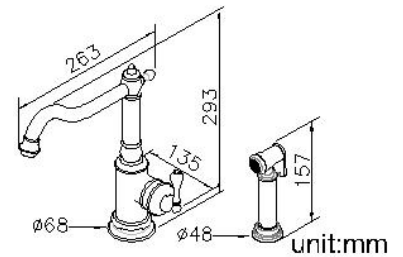

### DESCRIPTION:

- 1.Brass of sand-casting body meets ISO CuZn40Pb standard
- 2.Premium metal construction for durability
- 3.Justime finishes resist corrosion and tarnish
- 4.Finish meets the standard of ASTM-SC2
- 5.Stainless steel braided hose with SANTOPRENE tube (meets NSF approval), can stand 15Kg/cm<sup>2</sup> water pressure and 120°C heat
- 6.Aerator with removable flow restrictor (2.2 GPM max.), end-user can take off it for larger water flow if necessary
- 7.The optional check valve and flow restrictor could be added into the sprayer
- 8.Coordinates with other products in Classik collection