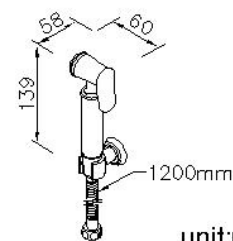

DESCRIPTION:

1. Premium brass construction for durability
2. Justime finishes resist corrosion and tarnish
3. Coordinates with other products in Classik collection

Certificaion:

Fixing Kits:

- 1.SUS 304 Stainless Steel Screws*2
- Hex Key2.5mm*1
- Plastic Anchors