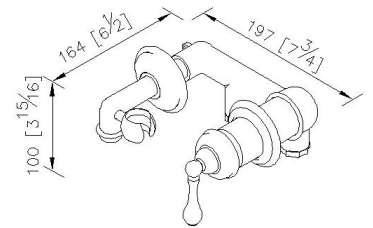

DESCRIPTION:

- 1.Brass of body meets JIS 3604 standard.
- 2.Premium metal construction for durability.
- 3.Justime finishes resist corrosion and tarnish.
- 4.Finish meets the standard of ASTM-SC2.
- 5.The mixing valve could be installed in the cemented and wood wall.
- 6.Wall supply is designed with the holder for user convenience.
- 7.Coordinates with other products in Classik collection.

unit:mm[inch]

Certification:

Fixing Kits:

- 1.Hex Key2.5mm*1
- Set Screw*1

AWARD: