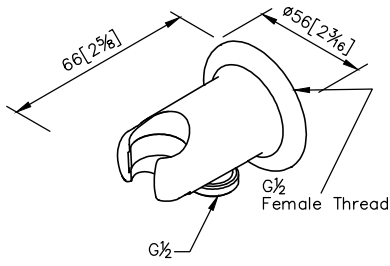

**Hand Shower Holder W/Supply Elbow
6757-DC-80CP**

- 1.Brass of forging body meets JIS 3771 standard.
- 2.Premium metal construction for durability.
- 3.Justime finishes resist corrosion and tarnish.
- 4.Finish meets the standard of ASTM-SC2.
- 5.Thread: G 1/2.

unit: mm[inch]