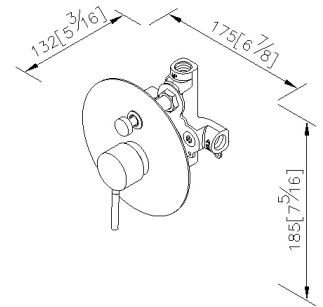

Concealed Mixer Valve W/Diverter 6765-XX-80P1

INTRODUCTION:

The simple and generous design without unnecessary lines to increase the fashion style on the showerroom. The special material of the handle has the speciality of skidproof and is easy to use.

Pressing the switch can adjust the outlet function. The special design check valve can prevent cross-flow to reassure the users. The Single-Handle Concealed Valve not only save space in the shower-room but also increase aesthetic feeling to environment.

DESCRIPTION:

- 1.Brass of casting body meets ISO CuZn40Pb standard.
- 2.Premium metal construction for durability.
- 3.Justime finishes resist corrosion and tarnish.
- 4.Finish meets the standard of ASTM-SC2.
- 5.The burying depth of embedded body is between 2"(6cm)Min~3"(7.6cm)Max from the finished wall.
- 6.With replaceable check valve both behind hot and cold water 1/2" inlet. The valve can prevent counterflow, and make a high-level safety.

unit:mm[inch]

Certification:

Fixing Kits:

- SUS 304 Stainless Steel Screws*1
- Hex Key2.0mm*1
- Hex Key2.5mm*1
- Set Screw*1
- Key Tool*1

AWARD: