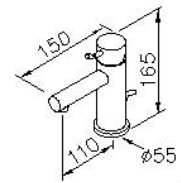

DESCRIPTION:

- 1.The special bending designed let consumers can easily turn on the handle.
- 2.Handle can be moved up to 25° to adjust water flow from closed position, hot and cold water control by swinging handle 45°.
- 3.Ceramic valve with KOREA ceramic disc.
- 4.Stainless steel braided hose with M10 x 1.0mm (Male thread connect to faucet body) and 1/2"-14NPSM (Female thread connect to water supply system).
- 5.Stainless steel braided hose with SANTOPRENE tube (meets NSF approval), can be stood 15Kg/cm2 water pressure and 120°C heat.
- 6.Brass with Chrome plated meets ASTM-SC2 standard.
- 7.Casting material meets ISO CuZn40Pb Standard.
- 8.Handle material meets JIS 3771 Standard.