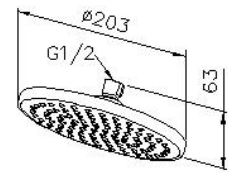

### INTRODUCTION:

A comprehensive design conception brings the function and esthetics to product. The round shape appear the beauty of simplicity.

Porous and intensive outlets brings the enjoyable and comfortable shower time to user.

### DESCRIPTION:

1. Porous and intensive outlets (8" with 92 holes) brings the enjoyable and comfortable shower time to user.
2. Chrome plated meets CASS4 standard (4 hours).
3. 2.5 GPM max.

unit:mm