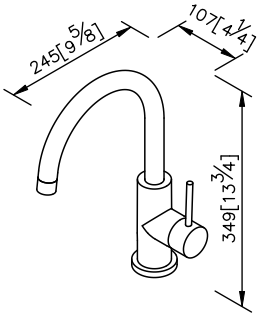

Kitchen Faucet
6771-GX-80CP

unit: mm[inch]

1. Lead-free brass product.
2. Premium metal construction for durability.
3. Justime finishes resist corrosion and tarnish.
4. Finish meets the standard of ASTM-SC2.
5. Drinking water silicone tube meets FDA standard.
6. Water outlets for tap water and filtered water are separated.
7. Convenient operation using single lever for both tap & filtered water
8. Functional design for prep sinks and island installations due to 360 degrees swivel spout.
9. Can be installed with all kinds of R/O systems.
10. Coordinates with other products in Still One collection.