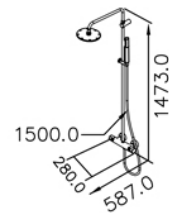

INTRODUCTION:

The designers depict the modern bath equipments in a simple natural way. All the three shower accessories, sprayer, hose, and faucet are made in tube-shaped, presenting a beauty of minimalism. It makes the shower equipment look like a beautiful picture hanged on the wall. In the meanwhile, there are remarkable functions provided by this simple product. Users can set the a accurate mixing proportion of hot and cold water with its mechanism device. It also have been designed with a safety button for stopping supplying water beyond 40 degrees celsius, making it perfectly safe to operate. The type containing a top spray, is the the most functional type in this series.

DESCRIPTION:

- 1.With G 1/2 to water supply wall outlet
- 2.safety stop at 40°C
- 3.The available distance between two centers of wall water-outlet is 116mm to 174mm.
- 4.Temperature pre-adjustable by the mixer valve.
- 5.There is a valve for extra connecting with hand shower and overhead shower.
- 6.Horizontal swiveling and vertical moving holder of hand shower
- 7.Inlet of both sides with check valves for avoiding backflow of cold and hot water.
- 8.Chrome plated finish meets the standard of ASTM-SC2.
- 9.Material of sand-casting body meets ISO CuZn40Pb standard.
- 10.Material of handle meets JIS 3771 standard.
- 11.The shunt valve is made of Korean procelain.

Certificaiton:

Fixing Kits:

- 1.Hex Key2.5mm*1
2. Fixing Screw*2

AWARD:

unit:mm