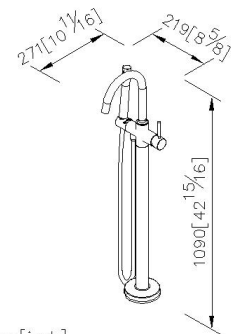

6771-U1-81CP

INTRODUCTION:

Inspired by the main design conception of "Less is More" Still One used brief lines and a simple model to integrate the practicality and elegance with the concise design style. It also fits for the general kitchen arrangement- small and saving space. The product is made of lead-free brass or stainless steel, which both meet NSF Standard.

DESCRIPTION:

- 1.Brass of casting body meets ISO CuZn40Pb standard.
- 2.Finish meets the standard of ASTM-SC2.
- 3.Ceramic valve with CERAMTEC ceramic disc/(Germany).
- 4.Can easily switch the water supply to faucet or hand shower.
- 5.Swiveling spout passes up to 50,000 turns test.
- 6.The mixing valve could be installed in the cemented and wood wall.
- 7.Coordinates with other products in 6771 collection.