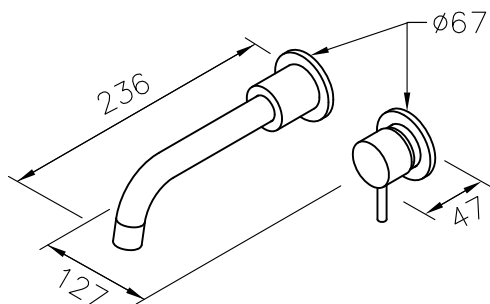

Single-Handle Mixer Wall-Mounted Lavatory Faucet

unit:mm