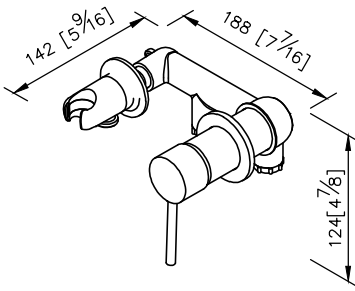

Concealed Shower Mixer
6771-X3-80CP

1. Premium Brass with Chrome finished meets ASTM-SC2 standard.
2. Handles material meets JIS 3771 Standard.
3. The mixing valve could be installed in the cemented and wood wall.
4. Wall supply is designed with the holder for user convenience.

unit: mm[inch]