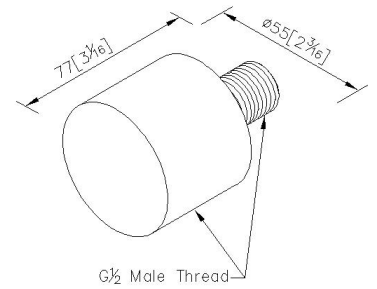

Supply Elbow W/Nipple 6777-AD-80CP

INTRODUCTION:

The seed is the fountainhead of all the creation, but not all of seeds will be lucky to sprout and then grow up, so each budding seed is the symbol of hope and happiness. The spout of "Lucky Seven" Series Faucet looks like the growing stalk and the curved shape is like the lucky numeral-7; flowing water looks like the passing petals, both of them remind us to treasure the precious water resource. "Lucky Seven" series faucet could not only decorate the living space, but also bring good luck and create hopes for people to collect happiness.

DESCRIPTION:

- 1.Brass of forging body meets JIS 3771 standard.
- 2.Premium metal construction for durability.
- 3.Justime finishes resist corrosion and tarnish.
- 4.Finish meets the standard of ASTM-SC2.
- 5.Can be used with hand shower.