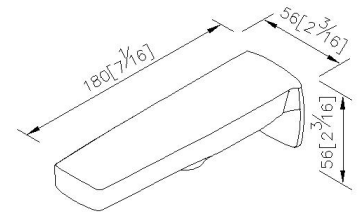

Pan 2

Tub Spout 6779-9W-80CP

INTRODUCTION:

Design Team created the Pan 2 Faucets with concise style, and integrated rectangular and circular lines into the shape design to fit for different basins easily and provide users various choices. Though it has just used the most basic geometric elements, the design team also varied the faucets to be special and bring the positive benefit for bathroom.

"Pan-," a combining form meaning "all." We are eager to hope all users would have chances to experience our high-quality products, and it could start from this Pan Series which has perfect harmony with various basins and bathroom designs.

DESCRIPTION:

1. Easy-pull diverter for changing water stream flow.
2. Premium metal body structure ensures reliability and durability.
3. JUSTIME finishes resist corrosion and tarnishing.
4. Complement the Pan 2 collection of faucets and showers.

unit: mm[inch]

Certification:

Fixing Kits:

1. N/A

AWARD: