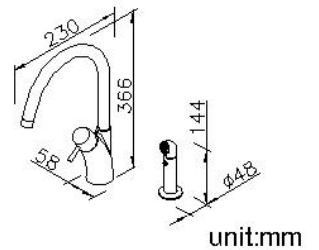

### INTRODUCTION:

Utilizing the simplify concept of Tai Chi motion, creating extraordinary look on the Tai Chi Series faucets. Featuring the Tai Chi notion of "soft against hard" through its soft cut of the faucet body and flow of water. Adding into faucet, the "Yin and Yang" aspect of Tai Chi, creating two types of faucets, the femininity and masculinity.

### DESCRIPTION:

- 1.Ceramic valve with CERAMTEC disc/(Germany)
- 2.Brass with Chrome plated meets ASTM-SC2 standard.
- 3.Stainless steel braided hose with M10 x 1.0mm connect to faucet body and 1/2"-14NPSM connect to water supply system.
- 4.Stainless steel braided hose with SANTOPRENE tube(NSF approval), can stand 10 Kg/cm<sup>2</sup> water pressure and 120°C heat.
- 5.Aerator with removable flow regulator (2.2 GPM max.), end-user can take off it for larger water flow if necessary.
- 6.The optional check valve and flow restrictor could be added into the sprayer.
- 7.Shower hose with SANTOPRENE tube(NSF approval), can stand 10Kg/cm<sup>2</sup> water pressure and 120°C heat.