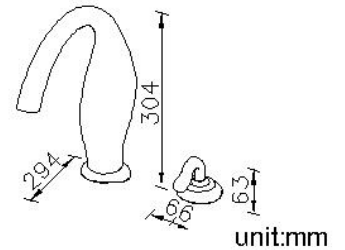

**DESCRIPTION:**

- 1.The smooth shape could increase the gradation of vision and console the tired spirits of users. Moreover, the smooth lines will protect users from any accidental injure.
- 2.Swiveling design maintains complete shape and decreases seams where are easily soiled.
- 3.Product provide the easy installation with considerate design.
- 4.Swiveling spout has tested up to 50,000 turns.
- 5.Ceramic valve with CERAMTEC ceramic disc / (Germany)
- 6.Stainless steel braided hose with M10 x 1.0mm (Male thread connect to faucet body) and 1/2"-14NPSM (Female thread connect to water supply system).
- 7.Stainless steel braided hose with SANTOPRENE tube (meets NSF approval), can be stood 15Kg/cm2 water pressure and 120°C heat.
- 8.Brass with Chrome plated meets ASTM-SC2 standard.