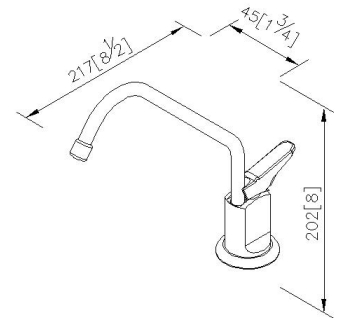

Water Drinking Faucet 6783-G1-80CP

INTRODUCTION:

JUSTIME Drinking Faucet has been designed with 2 different height design in one foundation, so the lower one could be used for children and disables. The higher one has also been designed with bottle-filling space and tap.

DESCRIPTION:

1. Material is lead-free brass with chrome plated, makes the drinking faucet possess the character of acid-resisting, heat-resistant and erode-resisting. The surface is without the chemical painting to protect the users from harm.
2. Fitting for all kind of R/O reverse osmosis water drinking systems.