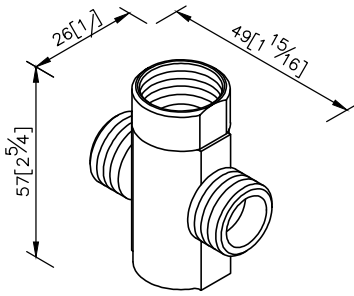

Diverter
6790-TD-80CR

1. 6790-TD for two-handle kitchen faucet.
2. The faucet body is directly connected to the diverter.

unit: mm[inch]