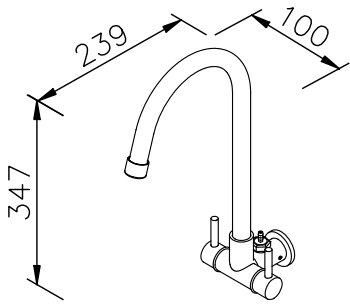

# RO Faucet (Wall-Mounted/Cold Only)

unit:mm