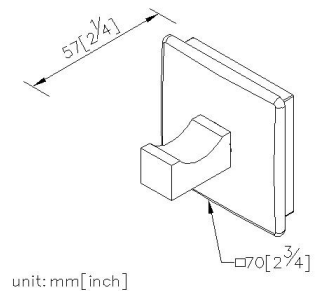

### DESCRIPTION:

1. Square porcelain faceplate could increase the liveing atmosphere for bathroom.
2. The curve hook design provide not only hang on the clothes and bags but also could not destroy the material of clothes.
3. Brass of sand-casting body meets JIS 3604 standard.
4. Premium metal construction for durability.
5. Justime finishes resist corrosion and tarnish.
6. Finish meets the standard of ASTM-SC2.
7. Correctly installed product's loading is 5 kgf.
8. Coordinates with other products in Happiness collection.