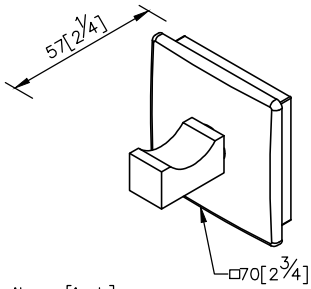

Robe Hook
6801-50-80CP

unit: mm[inch]

1. Square porcelain faceplate could increase the living atmosphere for bathroom.
2. The curve hook design provide not only hang on the clothes and bags but also could not destroy the material of clothes.
3. Brass of sand-casting body meets JIS 3604 standard.
4. Premium metal construction for durability.
5. Justime finishes resist corrosion and tarnish.
6. Finish meets the standard of ASTM-SC2.
7. Correctly installed product's loading is 5 kgf.
8. Coordinates with other products in Happiness collection.