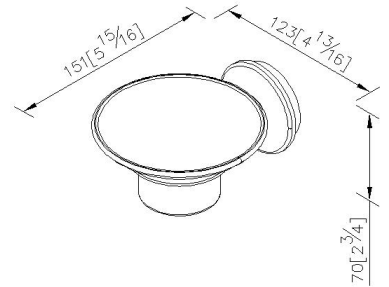

Soap Dish 6802-20-80CP

INTRODUCTION:

The combination of white ceramic base and four-leaved clover pattern bring the lively ambiance and happiness into the bathroom.

DESCRIPTION:

- 1.Round porcelain faceplate could increase the living atmosphere for bathroom.
- 2.Porcelain soap dish with the pedestal could increase the stability for user.
- 3.Brass of casting body meets JIS 3604 standard.
- 4.Premium metal construction for durability.
- 5.Justime finishes resist corrosion and tarnish.
- 6.Finish meets the standard of ASTM-SC2.
- 7.Correctly installed product's loading is 2 kgf.
- 8.Coordinates with other products in Happiness collection.

unit:mm[inch]

Certification:

Fixing Kits:

- 1.SUS 304 Stainless Steel Screws*2
- Plastic Anchors*2
- Material of Wall Mount Bracket: Steel with zinc plating*1

AWARD: