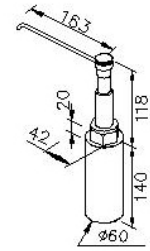

Countertop Soap Dispenser
6803-26-81CP

INTRODUCTION:

Inspired by the revival, the base has been devised with the parallel and spindle lines to display the gorgeous beauty of Middle Ages.

DESCRIPTION:

- 1.Brass meets JIS 3604 standard.
- 2.Premium metal construction for durability.
- 3.Justime finishes resist corrosion and tarnish.
- 4.Finish meets the standard of ASTM-SC2.
- 5.The pedestal could increase the stability for user.
- 6.Glass soap dispenser.
- 7.1.5cc for each dispense.
- 8.Capacity: 360ml.
- 9.The cylinder plinth of the bathroom accessories could increase the elegance for environment.

unit:mm

Certification:

Fixing Kits:

- 1.N/A

AWARD: