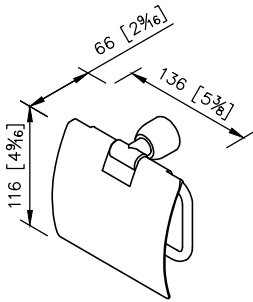

**Toilet Tissue Holder W/Lid**  
**6804-41-80SS**

- 1.High Quality Brass.
- 2.Premium metal construction for durability.
- 3.Justime finishes resist corrosion and tarnish.
- 4.Finish meets the standard of ASTM-SC2.
- 5.The cone plinth of the bathroom accessories could increase the elegance for environment.
- 6.Finished: Brushed Nickel with Lacquer, which it's not easy to leave fingerprints on the surface.
- 7.Correctly installed product's loading is 5 kgf.

unit: mm[inch]