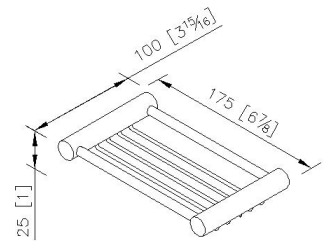

Still One

Soap Shelf 6806-22-80S1

INTRODUCTION:

The compact brushed base was designed with column shape, staggered lines disseminate a real sense of stability.

DESCRIPTION:

1. Stainless Steel body meets SUS 304 standard.
2. Premium metal construction for durability.
3. Justime finishes resist corrosion and tarnish.
4. The simply design concept could be collocated with diverse space.
5. Correctly installed product's loading is 2 kgf.
6. The design of shower set will reduce the water accumulated.
7. Coordinates with other products in 6806 collection.

unit: mm[inch]

Certification:

Fixing Kits:

1. SUS 304 Stainless Steel Screws *2
- Hex Key 1/8" *1
Plastic Anchors *2
Material of Wall Mount Bracket: Copper JIS3604 *2

AWARD: