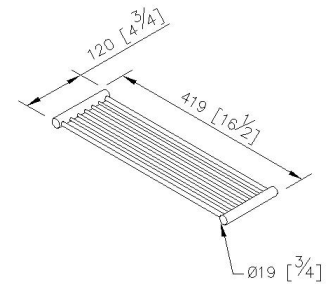

Still One

Shelf

6806-72-80S1

INTRODUCTION:

The compact brushed base was designed with column shape, staggered lines disseminate a real sense of stability.

DESCRIPTION:

1. Stainless Steel body meets SUS 304 standard.
2. Premium metal construction for durability.
3. Justime finishes resist corrosion and tarnish.
4. The simply design concept could be collocated with diverse space.
5. Correctly installed product's loading is 4 kgf.
6. The size of glass : 5*105*430mm.
7. Tempered glass increase the safe and steady to the users.
8. Coordinates with other products in 6806 collection.

unit:mm[inch]

Certification:

Fixing Kits:

1. SUS 304 Stainless Steel Screws *2
- Hex Key 1/8" *1
Plastic Anchors *2
Material of Wall Mount Bracket: Copper JIS3604 *2

AWARD: