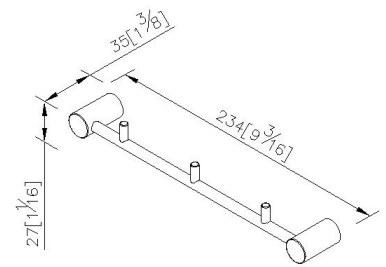

#### DESCRIPTION:

- 1.Brass of body meets JIS 3604 standard.
- 2.Premium metal construction for durability.
- 3.Justime finishes resist corrosion and tarnish.
- 4.Finish meets the standard of ASTM-SC2.
- 5.Correctly installed product's loading is 5 kgf.
- 6.Coordinates with other products in Still One Collection.
- 7.The plurality of hooks can increase the available space.

unit:mm[inch]