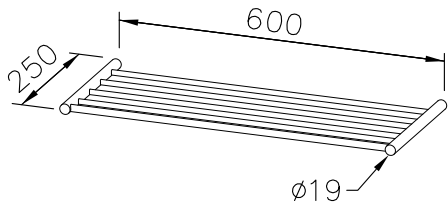

Bath Towel Rack (600mm)

unit:mm